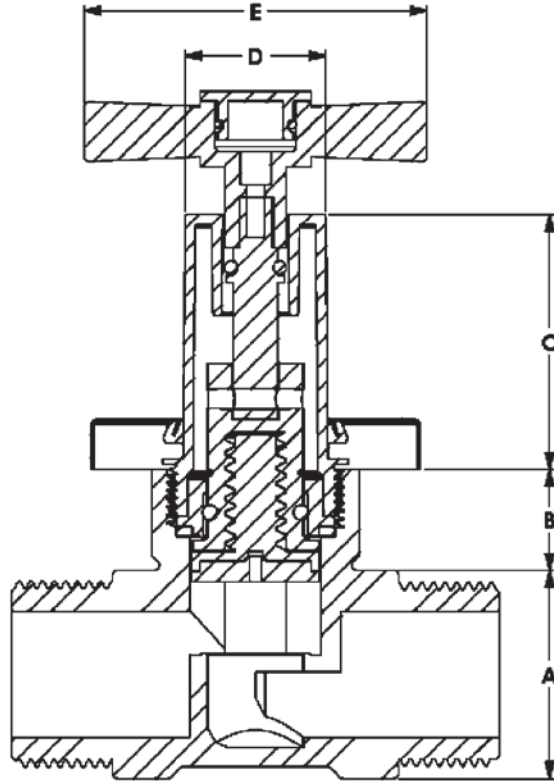

Female Thread

Male Thread

CROSS HANDLE (X)

Item	Size	Dimension (mm)				
		A	B	C	D	E
Cross Handle (Female Thread)	1/2" / 15mm	32	21	51	28	60
	3/4" / 20mm	38	17	51	28	60
	1" / 25mm	47	18	51	28	60
Cross Handle (Male Thread)	1/2" / 15mm	32	21	51	28	60
	3/4" / 20mm	38	17	51	28	60
	1" / 25mm	47	18	51	28	60

C = 76mm

Ask for extended version in areas with extra thick plaster and tiling.

T-HANDLE (T)

Item	Size	Dimension (mm)				
		A	B	C	D	E
T-Handle (Female Thread)	1/2" / 15mm	32	21	51	28	60
	3/4" / 20mm	38	17	51	28	60
	1" / 25mm	47	18	51	28	60
T-Handle (Male Thread)	1/2" / 15mm	32	21	51	28	60
	3/4" / 20mm	38	17	51	28	60
	1" / 25mm	47	18	51	28	60

C = 76mm

Ask for extended version in areas with extra thick plaster and tiling.

CLASSIC HANDLE (C)

Item	Size	Dimension (mm)				
		A	B	C	D	E
Classic Handle (Female Thread)	1/2" / 15mm	32	21	51	28	67
	3/4" / 20mm	38	17	51	28	67
	1" / 25mm	47	18	51	28	67
Classic Handle (Male Thread)	1/2" / 15mm	32	21	51	28	67
	3/4" / 20mm	38	17	51	28	67
	1" / 25mm	47	18	51	28	67

C = 76mm

Ask for extended version in areas with extra thick plaster and tiling.

Female Thread

Male Thread

SQUARE KNOB HANDLE (SQ)

Item	Size	Dimension (mm)				
		A	B	C	D	E
Square Knob Handle (Female Thread)	1/2" / 15mm	32	21	76	45	48
	3/4" / 20mm	38	17	76	45	48
	1" / 25mm	47	18	76	45	48
Square Knob Handle (Male Thread)	1/2" / 15mm	32	21	76	45	48
	3/4" / 20mm	38	17	76	45	48
	1" / 25mm	47	18	76	45	48