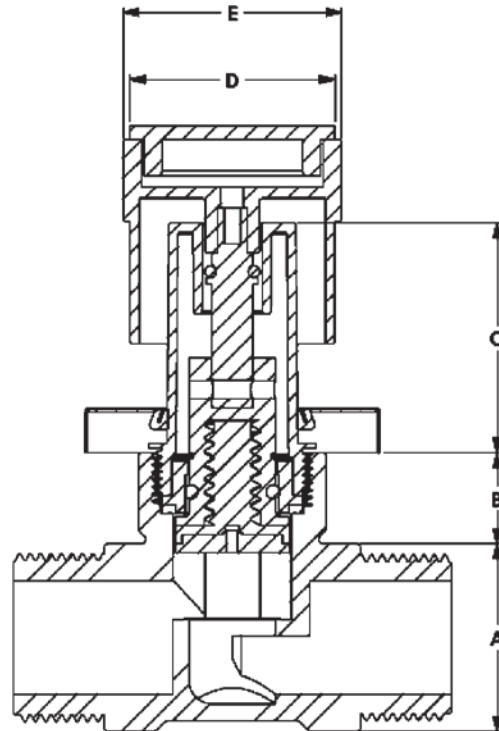

Female Thread

Male Thread

CROSS HANDLE (X)

Item	Size	Dimension (mm)				
		A	B	C	D	E
Cross Handle (Female Thread)	1/2" / 15mm	32	21	51	28	60
	3/4" / 20mm	38	17	51	28	60
	1" / 25mm	47	18	51	28	60
Cross Handle (Male Thread)	1/2" / 15mm	32	21	51	28	60
	3/4" / 20mm	38	17	51	28	60
	1" / 25mm	47	18	51	28	60

C = 76mm

Ask for extended version in areas with extra thick plaster and tiling.

T-HANDLE (T)

Item	Size	Dimension (mm)				
		A	B	C	D	E
T-Handle (Female Thread)	1/2" / 15mm	32	21	51	28	60
	3/4" / 20mm	38	17	51	28	60
	1" / 25mm	47	18	51	28	60
T-Handle (Male Thread)	1/2" / 15mm	32	21	51	28	60
	3/4" / 20mm	38	17	51	28	60
	1" / 25mm	47	18	51	28	60

C = 76mm

Ask for extended version in areas with extra thick plaster and tiling.

CLASSIC HANDLE (C)

Item	Size	Dimension (mm)				
		A	B	C	D	E
Classic Handle (Female Thread)	1/2" / 15mm	32	21	51	28	67
	3/4" / 20mm	38	17	51	28	67
	1" / 25mm	47	18	51	28	67
Classic Handle (Male Thread)	1/2" / 15mm	32	21	51	28	67
	3/4" / 20mm	38	17	51	28	67
	1" / 25mm	47	18	51	28	67

C = 76mm

Ask for extended version in areas with extra thick plaster and tiling.

Female Thread

Male Thread

SQUARE KNOB HANDLE (SQ)

Item	Size	Dimension (mm)				
		A	B	C	D	E
Square Knob Handle (Female Thread)	1/2" / 15mm	32	21	76	45	48
	3/4" / 20mm	38	17	76	45	48
	1" / 25mm	47	18	76	45	48
Square Knob Handle (Male Thread)	1/2" / 15mm	32	21	76	45	48
	3/4" / 20mm	38	17	76	45	48
	1" / 25mm	47	18	76	45	48