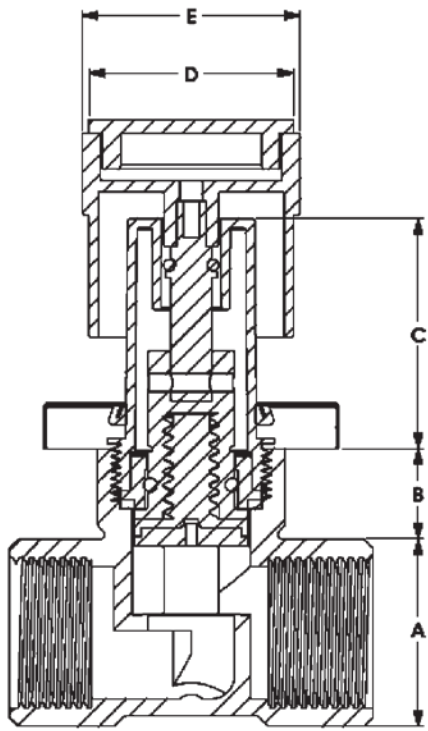

Female Thread

Male Thread

CROSS HANDLE (X)

Item	Size	Dimension (mm)				
		A	B	C	D	E
Cross Handle (Female Thread)	1/2" / 15mm	32	21	51	28	60
	3/4" / 20mm	38	17	51	28	60
	1" / 25mm	47	18	51	28	60
Cross Handle (Male Thread)	1/2" / 15mm	32	21	51	28	60
	3/4" / 20mm	38	17	51	28	60
	1" / 25mm	47	18	51	28	60

C = 76mm

Ask for extended version in areas with extra thick plaster and tiling.

T-HANDLE (T)

Item	Size	Dimension (mm)				
		A	B	C	D	E
T-Handle (Female Thread)	1/2" / 15mm	32	21	51	28	60
	3/4" / 20mm	38	17	51	28	60
	1" / 25mm	47	18	51	28	60
T-Handle (Male Thread)	1/2" / 15mm	32	21	51	28	60
	3/4" / 20mm	38	17	51	28	60
	1" / 25mm	47	18	51	28	60

C = 76mm

Ask for extended version in areas with extra thick plaster and tiling.

CLASSIC HANDLE (C)

Item	Size	Dimension (mm)				
		A	B	C	D	E
Classic Handle (Female Thread)	1/2" / 15mm	32	21	51	28	67
	3/4" / 20mm	38	17	51	28	67
	1" / 25mm	47	18	51	28	67
Classic Handle (Male Thread)	1/2" / 15mm	32	21	51	28	67
	3/4" / 20mm	38	17	51	28	67
	1" / 25mm	47	18	51	28	67

C = 76mm

Ask for extended version in areas with extra thick plaster and tiling.

Female Thread

Male Thread

SQUARE KNOB HANDLE (SQ)

Item	Size	Dimension (mm)				
		A	B	C	D	E
Square Knob Handle (Female Thread)	1/2" / 15mm	32	21	76	45	48
	3/4" / 20mm	38	17	76	45	48
	1" / 25mm	47	18	76	45	48
Square Knob Handle (Male Thread)	1/2" / 15mm	32	21	76	45	48
	3/4" / 20mm	38	17	76	45	48
	1" / 25mm	47	18	76	45	48