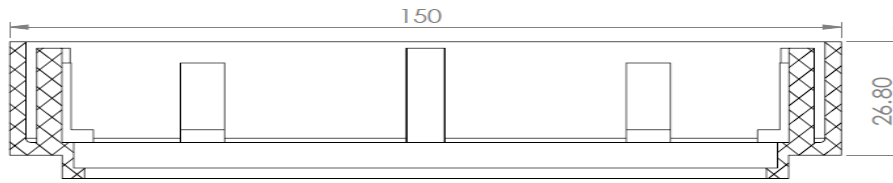

SS GRATING (SG) AND PLASTIC COLLAR DEEP (PCD)

FULL SET	GRATING (6X6)	COLLAR (6X6)	PACKING QUANTITY	LIST PRICE (RM)/EA
			60/BOX	RM15.95
Stripe (Design 1)	RM12.80	RM3.15		
SG1-PCD	SG1	PCD		
			60/BOX	RM15.95
Tee (Design 2)	RM12.80	RM3.15		
SG2-PCD	SG2	PCD		
			60/BOX	RM15.95
Moon (Design 3)	RM12.80	RM3.15		
SG3-PCD	SG3	PCD		
			60/BOX	RM15.95
Sunny (Design 4)	RM12.80	RM3.15		
SG4-PCD	SG4	PCD		

***Special order: Please call us for price of 1.2mm thick gratings for all models of gratings.