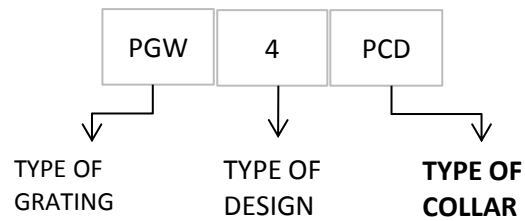

ORDER GUIDE FOR:

PLASTIC GRATING FOR WASHING MACHINE (PGW) AND PLASTIC COLLAR (PC)

***eg:**

PGW3-PC: Plastic Grating for washing machine with design 3 (PGW3) and Plastic Collar (PC)

PLASTIC GRATING FOR WASHING MACHINE (PGW) AND PLASTIC COLLAR DEEP (PCD)

***eg:**

PGW4-PCD: Plastic Grating for washing machine with design 4 (PGW4) and Plastic Collar Deep (PCD)

PLASTIC GRATING FOR WASHING MACHINE (PGW) AND PLASTIC COLLAR (PC)

FULL SET	GRATING (6X6)	COLLAR (6X6)	PACKING QUANTITY	LIST PRICE (RM)/EA
			93/BOX	RM7.65
Stripe (Design 1)	RM4.50	RM3.15		
PGW1-PC	PGW1	PC		
			93/BOX	RM7.65
Tee (Design 2)	RM4.50	RM3.15		
PGW2-PC	PGW2	PC		
			93/BOX	RM7.65
Moon (Design 3)	RM4.50	RM3.15		
PGW3-PC	PGW3	PC		
			93/BOX	RM7.65
Sunny (Design 4)	RM4.50	RM3.15		
PGW4-PC	PGW4	PC		