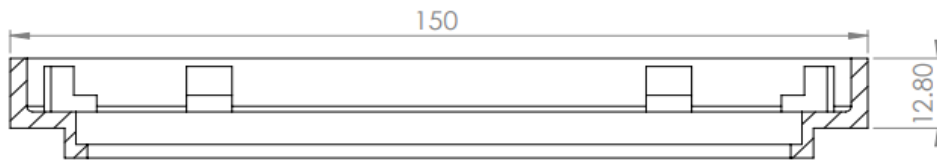

ORDER GUIDE FOR:

SS GRATING (SG) AND PLASTIC COLLAR (PC)

***eg:**

SG1-PC: SS Grating with design 1 (SG1) and Plastic Collar (PC)

SS GRATING (SG) AND PLASTIC COLLAR DEEP (PCD)

***eg:**

SG2-PCD: SS Grating with design 2 (SG2) and Plastic Collar Deep (PCD)

SS GRATING (SG) AND PLASTIC COLLAR (PC)

FULL SET	GRATING (6X6)	COLLAR (6X6)	PACKING QUANTITY	LIST PRICE (RM)/EA
			93/BOX	RM15.95
Stripe (Design 1)	RM12.80	RM3.15		
SG1-PC	SG1	PC		
			93/BOX	RM15.95
Tee (Design 2)	RM12.80	RM3.15		
SG2-PC	SG2	PC		
			93/BOX	RM15.95
Moon (Design 3)	RM12.80	RM3.15		
SG3-PC	SG3	PC		
			93/BOX	RM15.95
Sunny (Design 4)	RM12.80	RM3.15		
SG4-PC	SG4	PC		