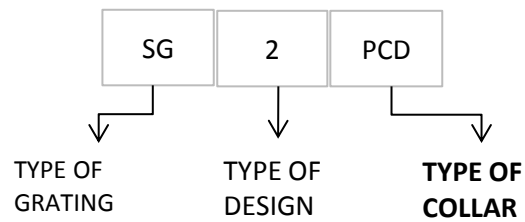

ORDER GUIDE FOR:

SS GRATING (SG) AND PLASTIC COLLAR (PC)

***eg:**

SG1-PC: SS Grating with design 1 (SG1) and Plastic Collar (PC)

SS GRATING (SG) AND PLASTIC COLLAR DEEP (PCD)

***eg:**

SG2-PCD: SS Grating with design 2 (SG2) and Plastic Collar Deep (PCD)

SS GRATING (SG) AND PLASTIC COLLAR (PC)

FULL SET	GRATING (6X6)	COLLAR (6X6)	PACKING QUANTITY	LIST PRICE (RM)/EA
			93/BOX	RM15.95
Stripe (Design 1)	RM12.80	RM3.15		
SG1-PC	SG1	PC		
			93/BOX	RM15.95
Tee (Design 2)	RM12.80	RM3.15		
SG2-PC	SG2	PC		
			93/BOX	RM15.95
Moon (Design 3)	RM12.80	RM3.15		
SG3-PC	SG3	PC		
			93/BOX	RM15.95
Sunny (Design 4)	RM12.80	RM3.15		
SG4-PC	SG4	PC		

***Special order: Please call us for price of 1.2mm thick gratings for all models of gratings.

SS GRATING (SG) AND PLASTIC COLLAR DEEP (PCD)

FULL SET	GRATING (6X6)	COLLAR (6X6)	PACKING QUANTITY	LIST PRICE (RM)/EA
			60/BOX	RM15.95
Stripe (Design 1)	RM12.80	RM3.15		
SG1-PCD	SG1	PCD		
			60/BOX	RM15.95
Tee (Design 2)	RM12.80	RM3.15		
SG2-PCD	SG2	PCD		
			60/BOX	RM15.95
Moon (Design 3)	RM12.80	RM3.15		
SG3-PCD	SG3	PCD		
			60/BOX	RM15.95
Sunny (Design 4)	RM12.80	RM3.15		
SG4-PCD	SG4	PCD		