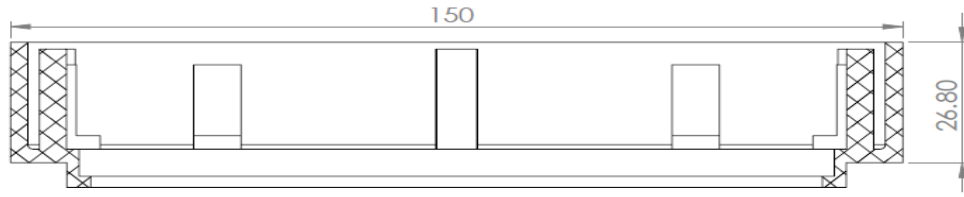

PLASTIC GRATING FOR WASHING MACHINE (PGW) AND PLASTIC COLLAR DEEP (PCD)

FULL SET	GRATING (6X6)	COLLAR (6X6)	PACKING QUANTITY	LIST PRICE (RM)/EA
			60/BOX	RM7.65
Stripe (Design 1)	RM4.50	RM3.15		
PGW1-PCD	PGW1	PCD		
			60/BOX	RM7.65
Tee (Design 2)	RM4.50	RM3.15		
PGW2-PCD	PGW2	PCD		
			60/BOX	RM7.65
Moon (Design 3)	RM4.50	RM3.15		
PGW3-PCD	PGW3	PCD		
			60/BOX	RM7.65
Sunny (Design 4)	RM4.50	RM3.15		
PGW4-PCD	PGW4	PCD