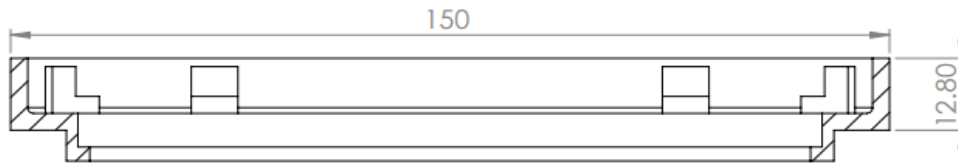

***eg:**

PGW4-PCD: Plastic Grating for washing machine with design 4 (PGW4) and Plastic Collar Deep (PCD)

PLASTIC GRATING FOR WASHING MACHINE (PGW) AND PLASTIC COLLAR (PC)

FULL SET	GRATING (6X6)	COLLAR (6X6)	PACKING QUANTITY	LIST PRICE (RM)/EA
			93/BOX	RM7.65
Stripe (Design 1)	RM4.50	RM3.15		
PGW1-PC	PGW1	PC		
			93/BOX	RM7.65
Tee (Design 2)	RM4.50	RM3.15		
PGW2-PC	PGW2	PC		
			93/BOX	RM7.65
Moon (Design 3)	RM4.50	RM3.15		
PGW3-PC	PGW3	PC		
			93/BOX	RM7.65
Sunny (Design 4)	RM4.50	RM3.15		
PGW4-PC	PGW4	PC		