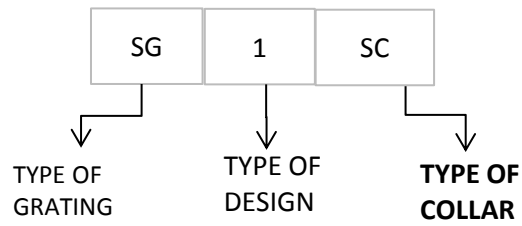

***Special order: Please call us for price of 1.2mm thick gratings for all models of gratings.

SS GRATING (SG) AND PLASTIC COLLAR DEEP (PCD)

FULL SET	GRATING (6X6)	COLLAR (6X6)	PACKING QUANTITY	LIST PRICE (RM)/EA
			60/BOX	RM15.95
Stripe (Design 1)	RM12.80	RM3.15		
SG1-PCD	SG1	PCD		
			60/BOX	RM15.95
Tee (Design 2)	RM12.80	RM3.15		
SG2-PCD	SG2	PCD		
			60/BOX	RM15.95
Moon (Design 3)	RM12.80	RM3.15		
SG3-PCD	SG3	PCD		
			60/BOX	RM15.95
Sunny (Design 4)	RM12.80	RM3.15		
SG4-PCD	SG4	PCD		

***Special order: Please call us for price of 1.2mm thick gratings for all models of gratings.

ORDER GUIDE FOR:

SS GRATING (SG) AND SS COLLAR (SC)

***eg:**

SG1-SC: SS Grating with design 1 (SG1) and SS Collar (SC)