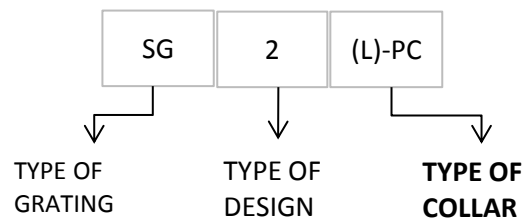

***Special order: Please call us for price of 1.2mm thick gratings for all models of gratings.

SS GRATING (SG) AND PLASTIC COLLAR DEEP (PCD)

FULL SET	GRATING (6X6)	COLLAR (6X6)	PACKING QUANTITY	LIST PRICE (RM)/EA
			60/BOX	RM15.95
Stripe (Design 1)	RM12.80	RM3.15		
SG1-PCD	SG1	PCD		
			60/BOX	RM15.95
Tee (Design 2)	RM12.80	RM3.15		
SG2-PCD	SG2	PCD		
			60/BOX	RM15.95
Moon (Design 3)	RM12.80	RM3.15		
SG3-PCD	SG3	PCD		
			60/BOX	RM15.95
Sunny (Design 4)	RM12.80	RM3.15		
SG4-PCD	SG4	PCD		

***Special order: Please call us for price of 1.2mm thick gratings for all models of gratings.

ORDER GUIDE FOR:

SS GRATING (SG) AND SS COLLAR (SC)

***eg:**

SG1-SC: SS Grating with design 1 (SG1) and SS Collar (SC)

SS GRATING (SG) WITH SS LINING AND PLASTIC COLLAR [(L)-PC]

***eg:**

SG2-(L)-PC: SS Grating, design 2 (SG2) with SS Lining and Plastic Collar [(L)-PC]

SS GRATING (SG) AND SS COLLAR (SC)

FULL SET	GRATING (6X6)	COLLAR (6X6)	PACKING QUANTITY	LIST PRICE (RM)/EA
			93/BOX	RM27.80
Stripe (Design 1)	RM12.80	RM15.00		
SG1-SC	SG1	SC		
			93/BOX	RM27.80
Tee (Design 2)	RM12.80	RM15.00		
SG2-SC	SG2	SC		
			93/BOX	RM27.80
Moon (Design 3)	RM12.80	RM15.00		
SG3-SC	SG3	SC		
			93/BOX	RM27.80
Sunny (Design 4)	RM12.80	RM15.00		
SG4-SC	SG4	SC		
			93/BOX	RM27.80
Wind (Design 5)	RM12.80	RM15.00		
SG5-SC	SG5	SC		