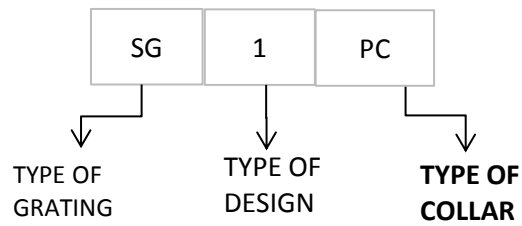

ORDER GUIDE FOR:

SS GRATING (SG) AND PLASTIC COLLAR (PC)

*eg:

SG1-PC: SS Grating with design 1 (SG1) and Plastic Collar (PC)