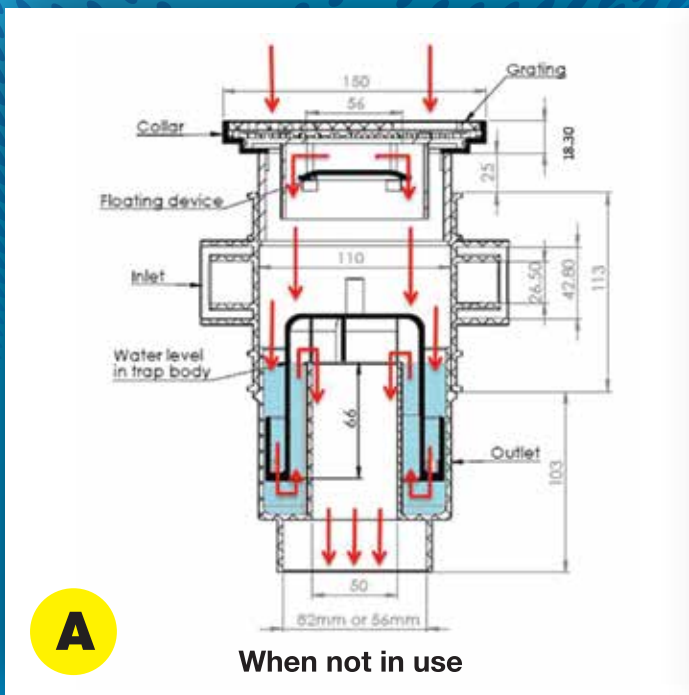

BACK FLOW DEVICE ACCESSORY FOR CHEZY TOP ACCESS FLOOR TRAP - **INNOVATIVE AND PRACTICAL.**

A-Water flowing through the grating by passes the floating device and flows into the trap. Water than flows out of trap body.

B-Extremely high flow of water from twin bowl kitchen sink or from washing machine fills the trap body. This causes floating device to float and seal inlet of the trap. Simple and lasts a life time. No replacements of parts.

Chezy Floor Traps have a flow rate of 90 liters/min, presently all available top access floor trap brands in the market have the problem of soap bubbles coming out of the grating if the washing machine discharge hose is put into the grating or if a twin bowl kitchen sink is discharge simultaneously from both bowls into the trap. The high volume of water discharged will result in water or soap bubbles coming out of the grating and onto the floor.

The Chezy Top Access Floor Trap incorporates their new back flow device - **No** bubbles and **No** back flow of water, out of the grating onto the floor.

C-Washing machine hose is connected in the hole in the grating. After washing, soapy solution is discharged into the trap body and flows out through the outlet.