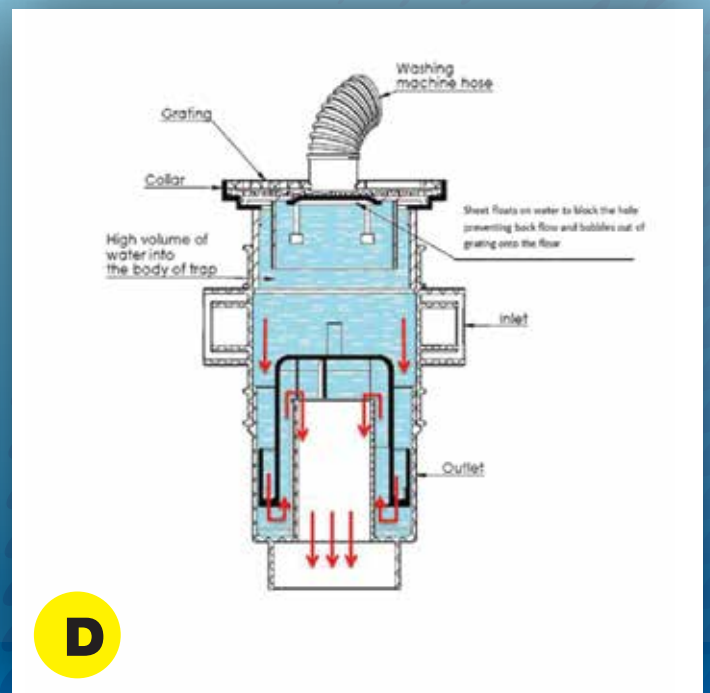

BACK FLOW DEVICE ACCESSORY FOR CHEZY TOP ACCESS FLOOR TRAP - **INNOVATIVE AND PRACTICAL.**

A-Water flowing through the grating by passes the floating device and flows into the trap. Water than flows out of trap body.

B-Extremely high flow of water from twin bowl kitchen sink or from washing machine fills the trap body. This causes floating device to float and seal inlet of the trap. Simple and lasts a life time. No replacements of parts.

Chezy Floor Traps have a flow rate of 90 liters/min, presently all available top access floor trap brands in the market have the problem of soap bubbles coming out of the grating if the washing machine discharge hose is put into the grating or if a twin bowl kitchen sink is discharge simultaneously from both bowls into the trap. The high volume of water discharged will result in water or soap bubbles coming out of the grating and onto the floor.

The Chezy Top Access Floor Trap incorporates their new back flow device - **No** bubbles and **No** back flow of water, out of the grating onto the floor.

C-Washing machine hose is connected in the hole in the grating. After washing, soapy solution is discharged into the trap body and flows out through the outlet.