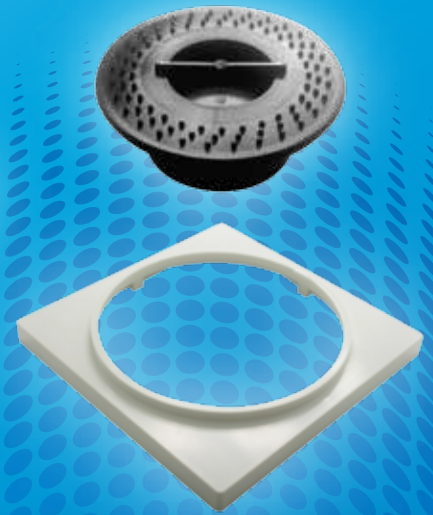

BACK FLOW DEVICE ACCESSORY FOR CHEZY TOP ACCESS FLOOR TRAP - **INNOVATIVE AND PRACTICAL.**

A-Water flowing through the grating by passes the floating device and flows into the trap. Water than flows out of trap body.

B-Extremely high flow of water from twin bowl kitchen sink or from washing machine fills the trap body. This causes floating device to float and seal inlet of the trap. Simple and lasts a life time. No replacements of parts.

Chezy Floor Traps have a flow rate of 90 liters/min, presently all available top access floor trap brands in the market have the problem of soap bubbles coming out of the grating if the washing machine discharge hose is put into the grating or if a twin bowl kitchen sink is discharge simultaneously from both bowls into the trap. The high volume of water discharged will result in water or soap bubbles coming out of the grating and onto the floor.

The Chezy Top Access Floor Trap incorporates their new back flow device - **No** bubbles and **No** back flow of water, out of the grating onto the floor.

C-Washing machine hose is connected in the hole in the grating. After washing, soapy solution is discharged into the trap body and flows out through the outlet.