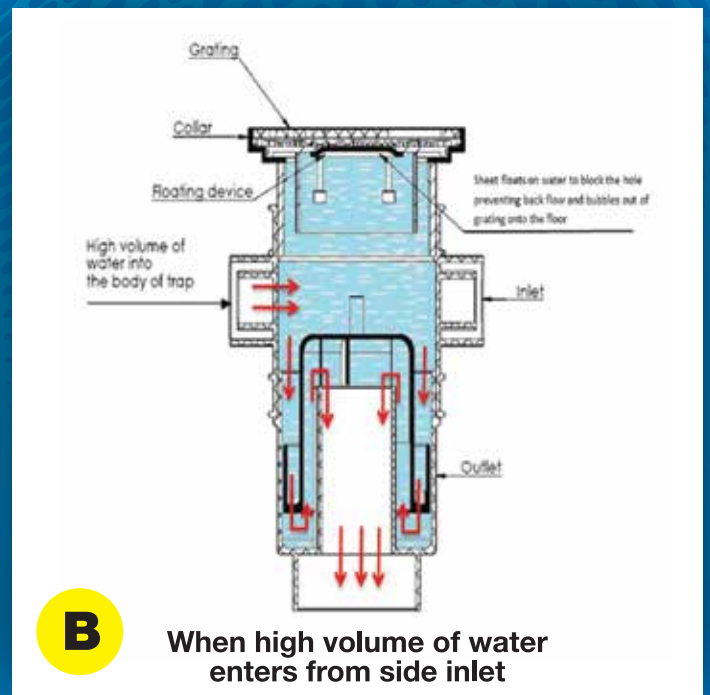

BACK FLOW DEVICE ACCESSORY FOR CHEZY TOP ACCESS FLOOR TRAP - **INNOVATIVE AND PRACTICAL.**

A-Water flowing through the grating by passes the floating device and flows into the trap. Water than flows out of trap body.

B-Extremely high flow of water from twin bowl kitchen sink or from washing machine fills the trap body. This causes floating device to float and seal inlet of the trap. Simple and lasts a life time. No replacements of parts.

Chezy Floor Traps have a flow rate of 90 liters/min, presently all available top access floor trap brands in the market have the problem of soap bubbles coming out of the grating if the washing machine discharge hose is put into the grating or if a twin bowl kitchen sink is discharge simultaneously from both bowls into the trap. The high volume of water discharged will result in water or soap bubbles coming out of the grating and onto the floor.

The Chezy Top Access Floor Trap incorporates their new back flow device - **No** bubbles and **No** back flow of water, out of the grating onto the floor.

C-Washing machine hose is connected in the hole in the grating. After washing, soapy solution is discharged into the trap body and flows out through the outlet.