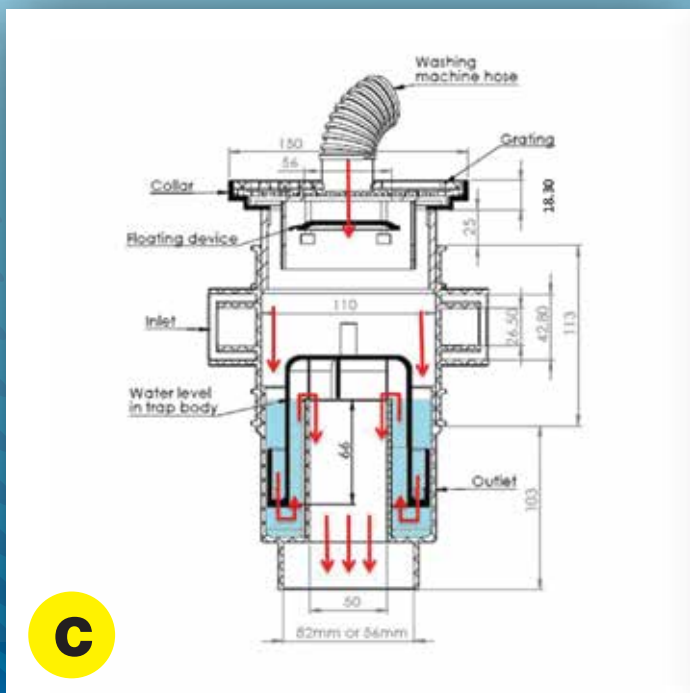

BACK FLOW DEVICE ACCESSORY FOR CHEZY TOP ACCESS FLOOR TRAP - **INNOVATIVE AND PRACTICAL.**

A-Water flowing through the grating by passes the floating device and flows into the trap. Water than flows out of trap body.

B-Extremely high flow of water from twin bowl kitchen sink or from washing machine fills the trap body. This causes floating device to float and seal inlet of the trap. Simple and lasts a life time. No replacements of parts.

Chezy Floor Traps have a flow rate of 90 liters/min, presently all available top access floor trap brands in the market have the problem of soap bubbles coming out of the grating if the washing machine discharge hose is put into the grating or if a twin bowl kitchen sink is discharge simultaneously from both bowls into the trap. The high volume of water discharged will result in water or soap bubbles coming out of the grating and onto the floor.

The Chezy Top Access Floor Trap incorporates their new back flow device - **No** bubbles and **No** back flow of water, out of the grating onto the floor.

C-Washing machine hose is connected in the hole in the grating. After washing, soapy solution is discharged into the trap body and flows out through the outlet.