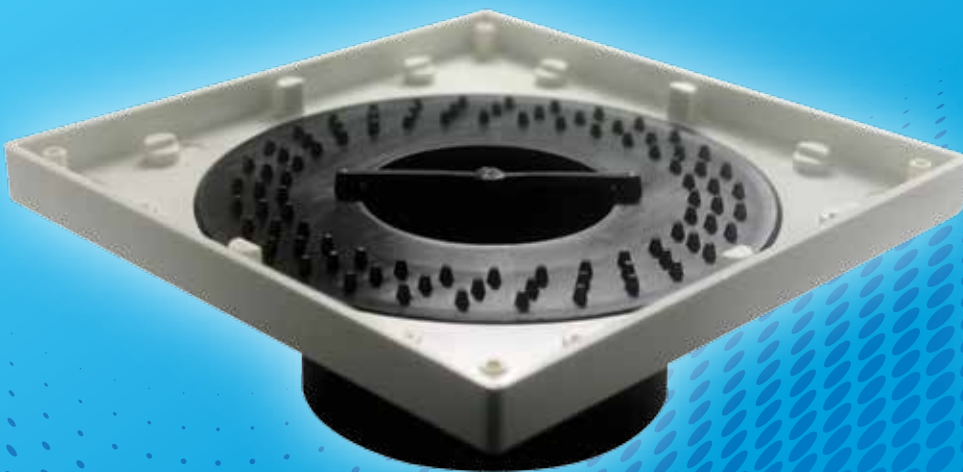

BACK FLOW DEVICE ACCESSORY FOR CHEZY TOP ACCESS FLOOR TRAP - **INNOVATIVE AND PRACTICAL.**

A-Water flowing through the grating by passes the floating device and flows into the trap. Water than flows out of trap body.

B-Extremely high flow of water from twin bowl kitchen sink or from washing machine fills the trap body. This causes floating device to float and seal inlet of the trap. Simple and lasts a life time. No replacements of parts.

Chezy Floor Traps have a flow rate of 90 liters/min, presently all available top access floor trap brands in the market have the problem of soap bubbles coming out of the grating if the washing machine discharge hose is put into the grating or if a twin bowl kitchen sink is discharge simultaneously from both bowls into the trap. The high volume of water discharged will result in water or soap bubbles coming out of the grating and onto the floor.

The Chezy Top Access Floor Trap incorporates their new back flow device - **No** bubbles and **No** back flow of water, out of the grating onto the floor.

C-Washing machine hose is connected in the hole in the grating. After washing, soapy solution is discharged into the trap body and flows out through the outlet.